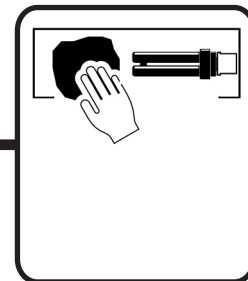

INSTRUCTION FOR LUMINAIRE CLEANING

Luminaire cleaning

Switch off power supply.

Wipe outside cover.

Wash outside cover.

Remove cover.

Clean inside luminaire.

Refit cover.

Make function test.