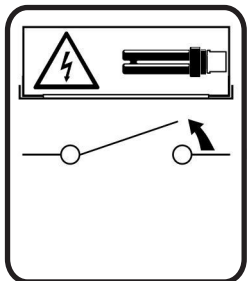

INSTRUCTION FOR LUMINAIRE CLEANING

Luminaire cleaning

Switch off power supply.

Wipe outside cover.

Wash outside cover.

Remove cover.

Clean inside luminaire.

Refit cover.

Make function test.