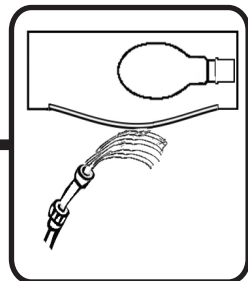

INSTRUCTION FOR LUMINAIRE CLEANING

Luminaire cleaning

Switch off power supply.

Wipe outside cover.

Wash outside cover.

Remove cover.

Clean inside luminaire.

Refit cover.