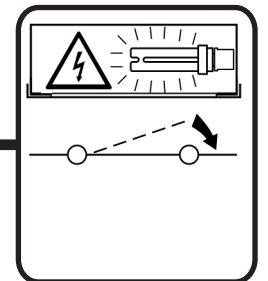

INSTRUCTION FOR LUMINAIRE CLEANING

Luminaire cleaning

Switch off power supply.

Wipe outside cover.

Wash outside cover.

Remove cover.

Clean inside luminaire.

Refit cover.

Make function test.